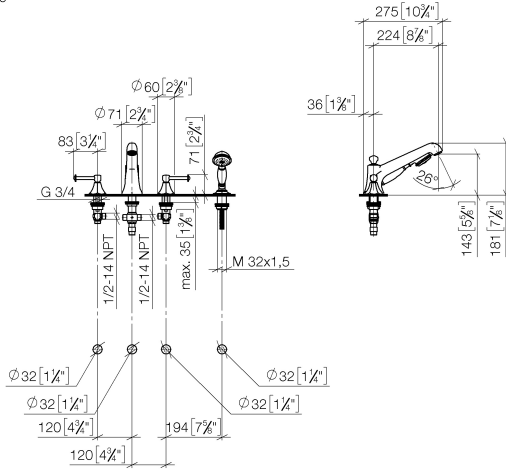

27 502 370

- 225mm projection
- complete hand shower set: normal flow
- spout: circular, air-enriched flow
- complete hand shower set with anti-scale system
- automatic bath/shower diverter
- height of mixer 185 mm
- height up to aerator 140 mm
- hole diameter valve 32 mm
- hole diameter spout 32 mm
- hole diameter for complete hand shower set 32 mm
- rosette for spout Ø 70mm
- rosette for complete hand shower set Ø 60mm
- rosette for deck valve Ø 60mm
- metal shower hose 1750mm with integrated anti-twist protection
- max. spout flow rate 23 l/min
- max. flow for complete hand shower set 6.8 l/min

Recommended miscellaneous

Perfecto installation kit - 12 614 970 90

27 502 370

mm [inches]
1:10

Flow rate chart

Certificates

LGA_8028.

Belgaqua_21-380-
27_4.

27 502 370

Spare parts list

No.	Item Number	Name	Quantity used	Delivery time
1	20 000 370-08	side panel	1	60
2	13 502 380-08	spout	1	60
3	12 502 970 90	High pressure hose 1/2" x 1/2" x 400 mm -	2	2
4	20 000 371-08	side panel	1	60
5	27 703 370-08	shower set	1	60